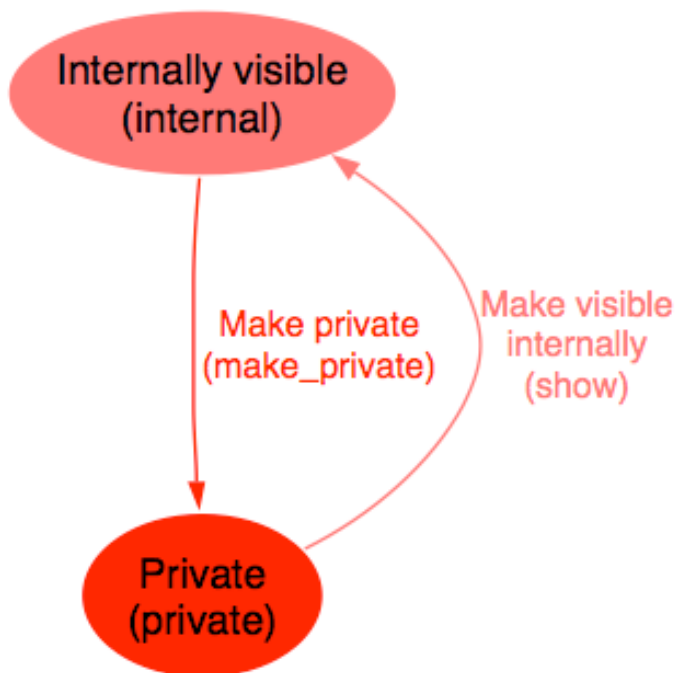

Plone Folder Workflow

Plone 3.0 Workflows

Top state in each diagram is the initial state for content when it's created.

Community Workflow

Community Folder Workflow

Plone 3.0 Workflows

Top state in each diagram is the initial state for content when it's created.

Intranet Workflow

Intranet Folder Workflow

Plone 3.0 Workflows

Top state in each diagram is the initial state for content when it's created.

Simple Publication Workflow

Plone 3.0 Workflows

Top state in each diagram is the initial state for content when it's created.