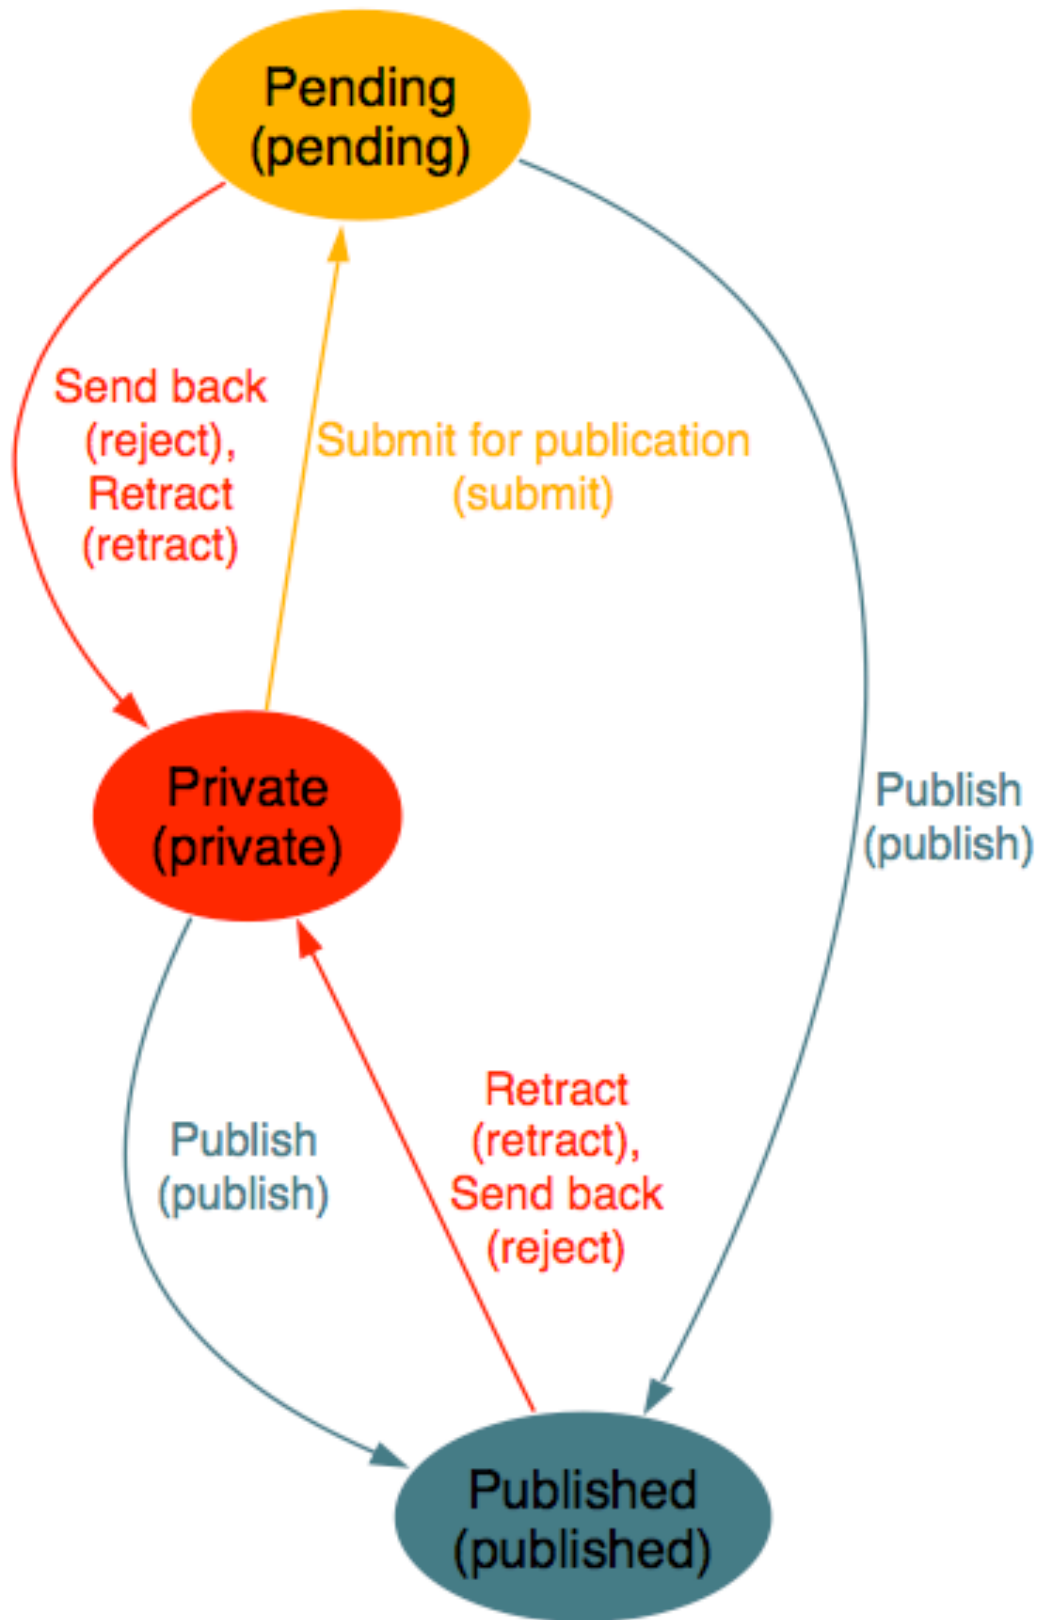

Plone 3.0 Workflows

Top state in each diagram is the initial state for content when it's created.

Plone Default Workflow

Plone 3.0 Workflows

Top state in each diagram is the initial state for content when it's created.

Plone Folder Workflow

Plone 3.0 Workflows

Top state in each diagram is the initial state for content when it's created.

Community Workflow

Community Folder Workflow

Plone 3.0 Workflows

Top state in each diagram is the initial state for content when it's created.

Intranet Workflow

Intranet Folder Workflow

Plone 3.0 Workflows

Top state in each diagram is the initial state for content when it's created.

Simple Publication Workflow

Plone 3.0 Workflows

Top state in each diagram is the initial state for content when it's created.

Published
(published)

One-state Workflow