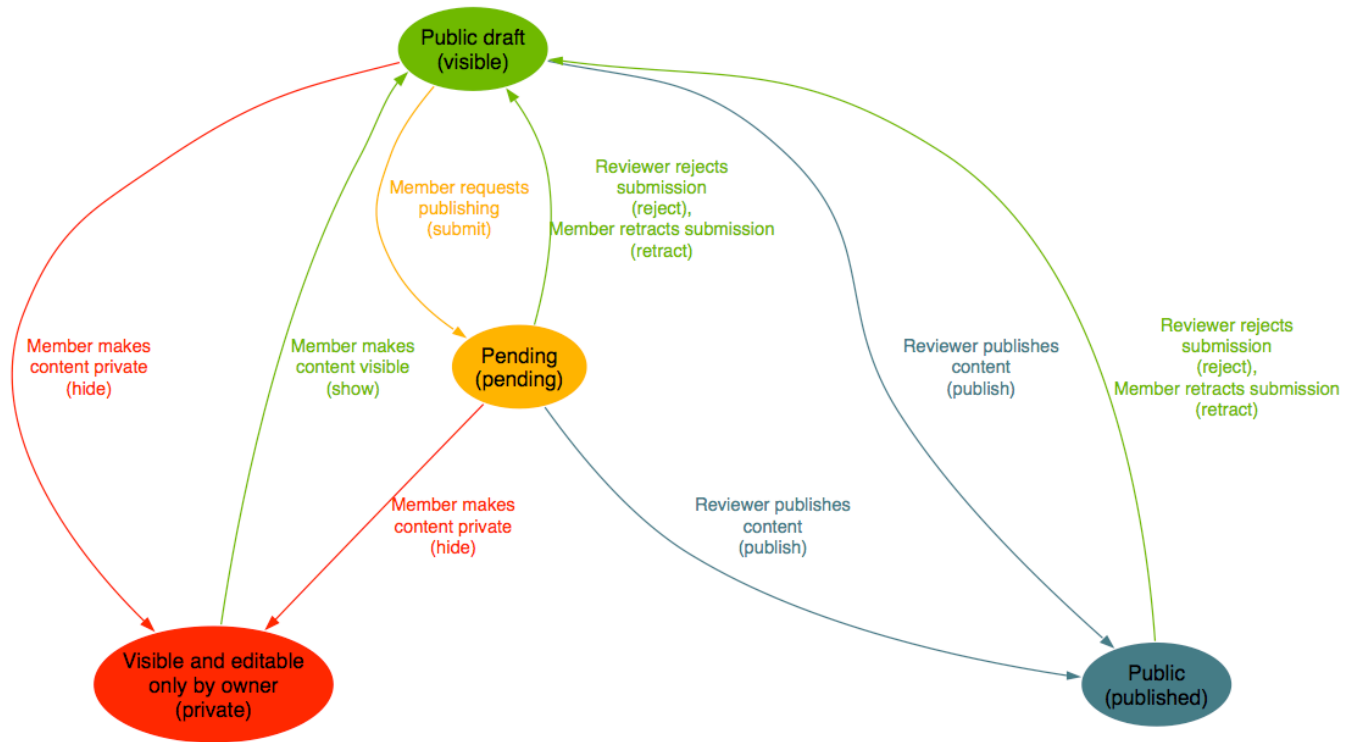

Plone 3.0 Workflows

Top state in each diagram is the initial state for content when it's created.

Plone Default Workflow

Plone 3.0 Workflows

Top state in each diagram is the initial state for content when it's created.

Plone Folder Workflow

Plone 3.0 Workflows

Top state in each diagram is the initial state for content when it's created.

Community Workflow

Community Folder Workflow

Plone 3.0 Workflows

Top state in each diagram is the initial state for content when it's created.

Intranet Workflow

Intranet Folder Workflow

Plone 3.0 Workflows

Top state in each diagram is the initial state for content when it's created.

Simple Publication Workflow

Plone 3.0 Workflows

Top state in each diagram is the initial state for content when it's created.

Published
(published)

One-state Workflow