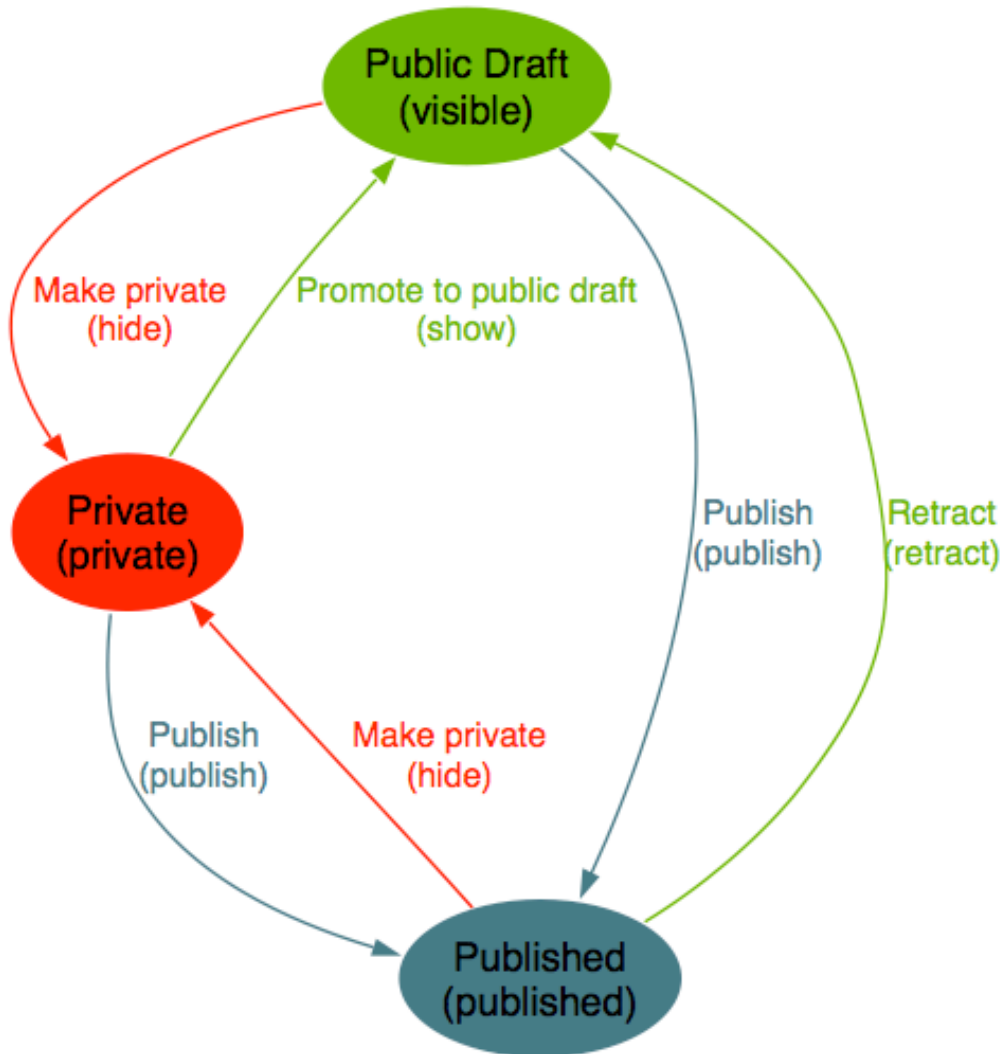

Plone 3.0 Workflows

Top state in each diagram is the initial state for content when it's created.

Plone Default Workflow

Plone 3.0 Workflows

Top state in each diagram is the initial state for content when it's created.

Plone Folder Workflow

Plone 3.0 Workflows

Top state in each diagram is the initial state for content when it's created.

Community Workflow

Community Folder Workflow

Plone 3.0 Workflows

Top state in each diagram is the initial state for content when it's created.

Intranet Workflow

Intranet Folder Workflow

Plone 3.0 Workflows

Top state in each diagram is the initial state for content when it's created.

Simple Publication Workflow

Plone 3.0 Workflows

Top state in each diagram is the initial state for content when it's created.