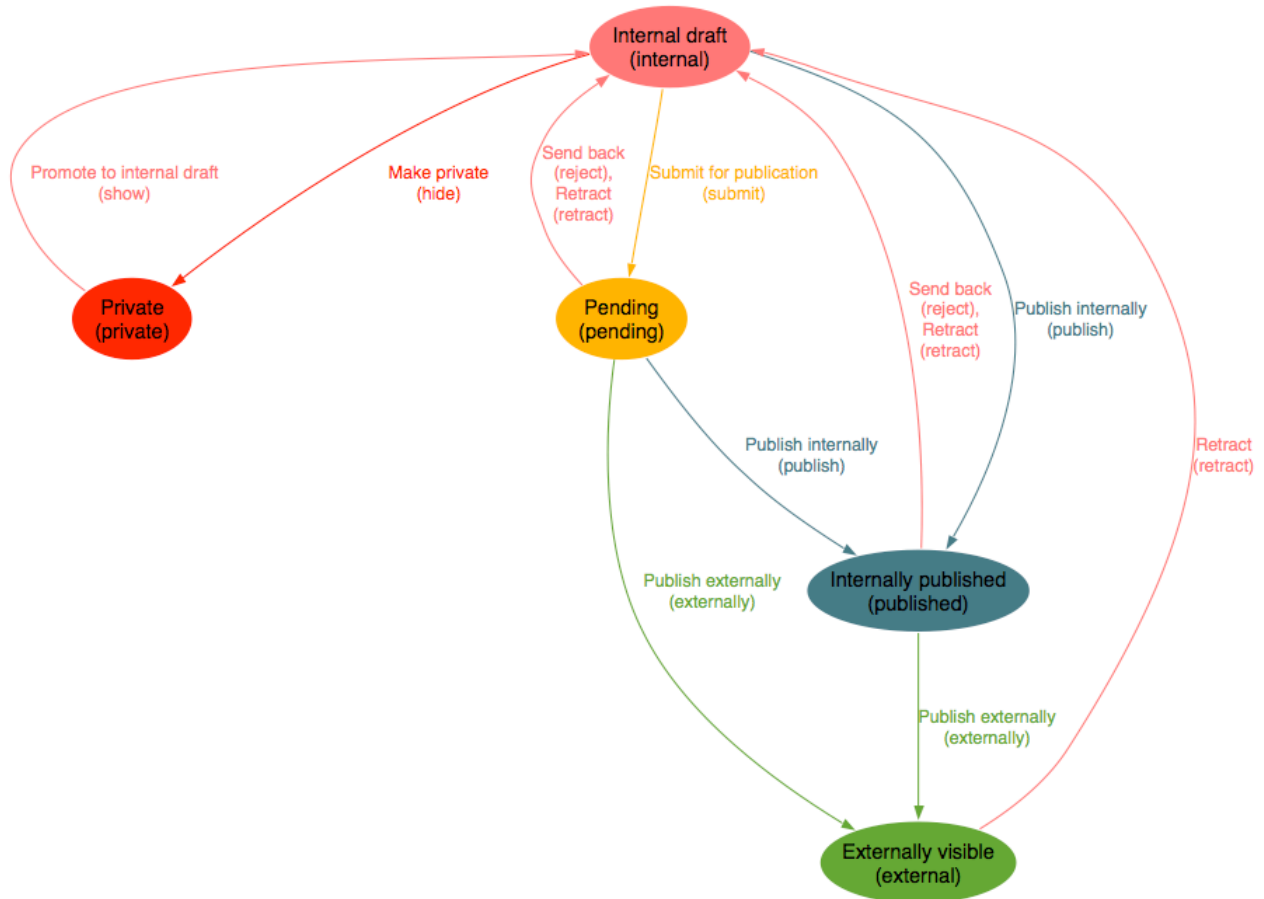

Plone 3.0 Workflows

Top state in each diagram is the initial state for content when it's created.

Plone Default Workflow

Plone 3.0 Workflows

Top state in each diagram is the initial state for content when it's created.

Plone Folder Workflow

Plone 3.0 Workflows

Top state in each diagram is the initial state for content when it's created.

Community Workflow

Community Folder Workflow

Plone 3.0 Workflows

Top state in each diagram is the initial state for content when it's created.

Intranet Workflow

Intranet Folder Workflow

Plone 3.0 Workflows

Top state in each diagram is the initial state for content when it's created.

Simple Publication Workflow

Plone 3.0 Workflows

Top state in each diagram is the initial state for content when it's created.

Published
(published)

One-state Workflow