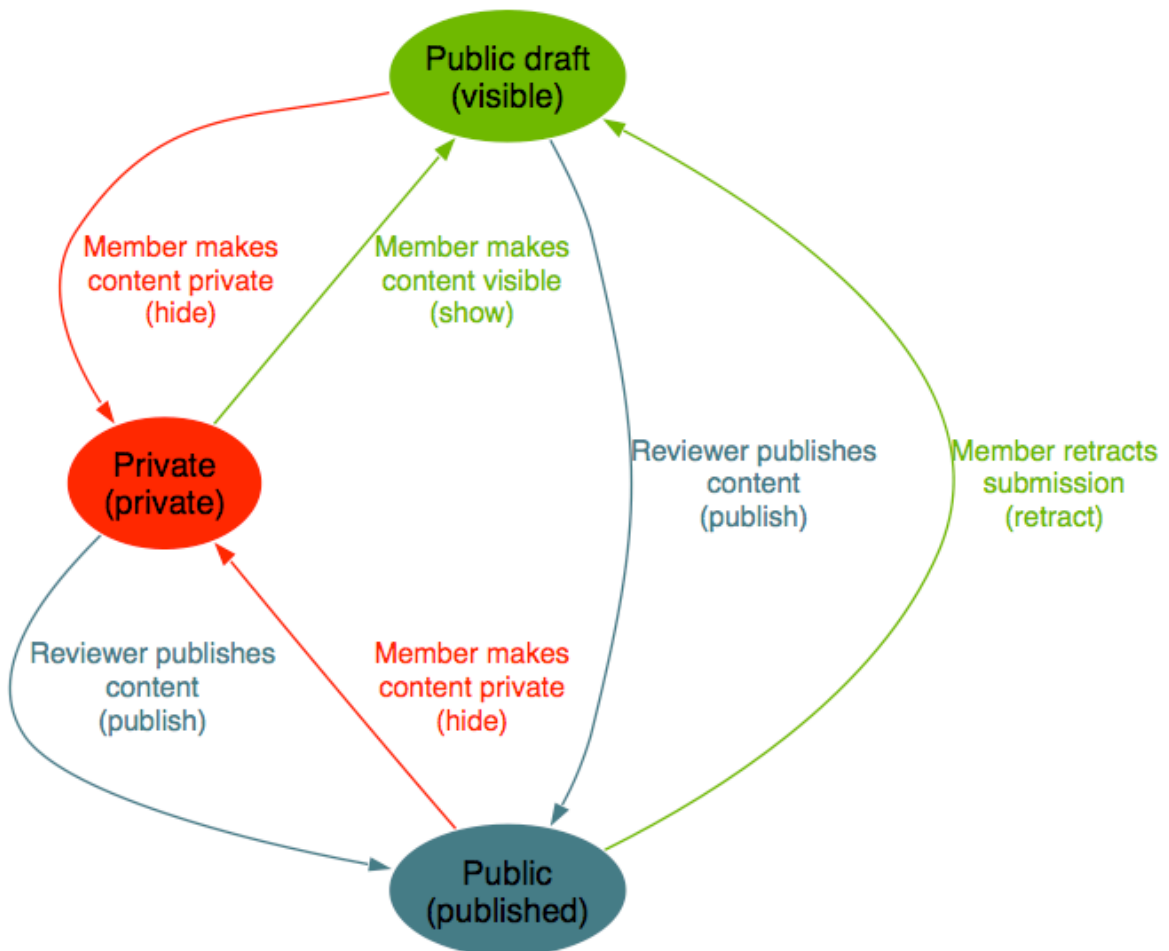

Plone 3.0 Workflows

Top state in each diagram is the initial state for content when it's created.

Plone Default Workflow

Plone 3.0 Workflows

Top state in each diagram is the initial state for content when it's created.

Plone Folder Workflow

Plone 3.0 Workflows

Top state in each diagram is the initial state for content when it's created.

Community Workflow

Community Folder Workflow

Plone 3.0 Workflows

Top state in each diagram is the initial state for content when it's created.

Intranet Workflow

Intranet Folder Workflow

Plone 3.0 Workflows

Top state in each diagram is the initial state for content when it's created.

Simple Publication Workflow

Plone 3.0 Workflows

Top state in each diagram is the initial state for content when it's created.