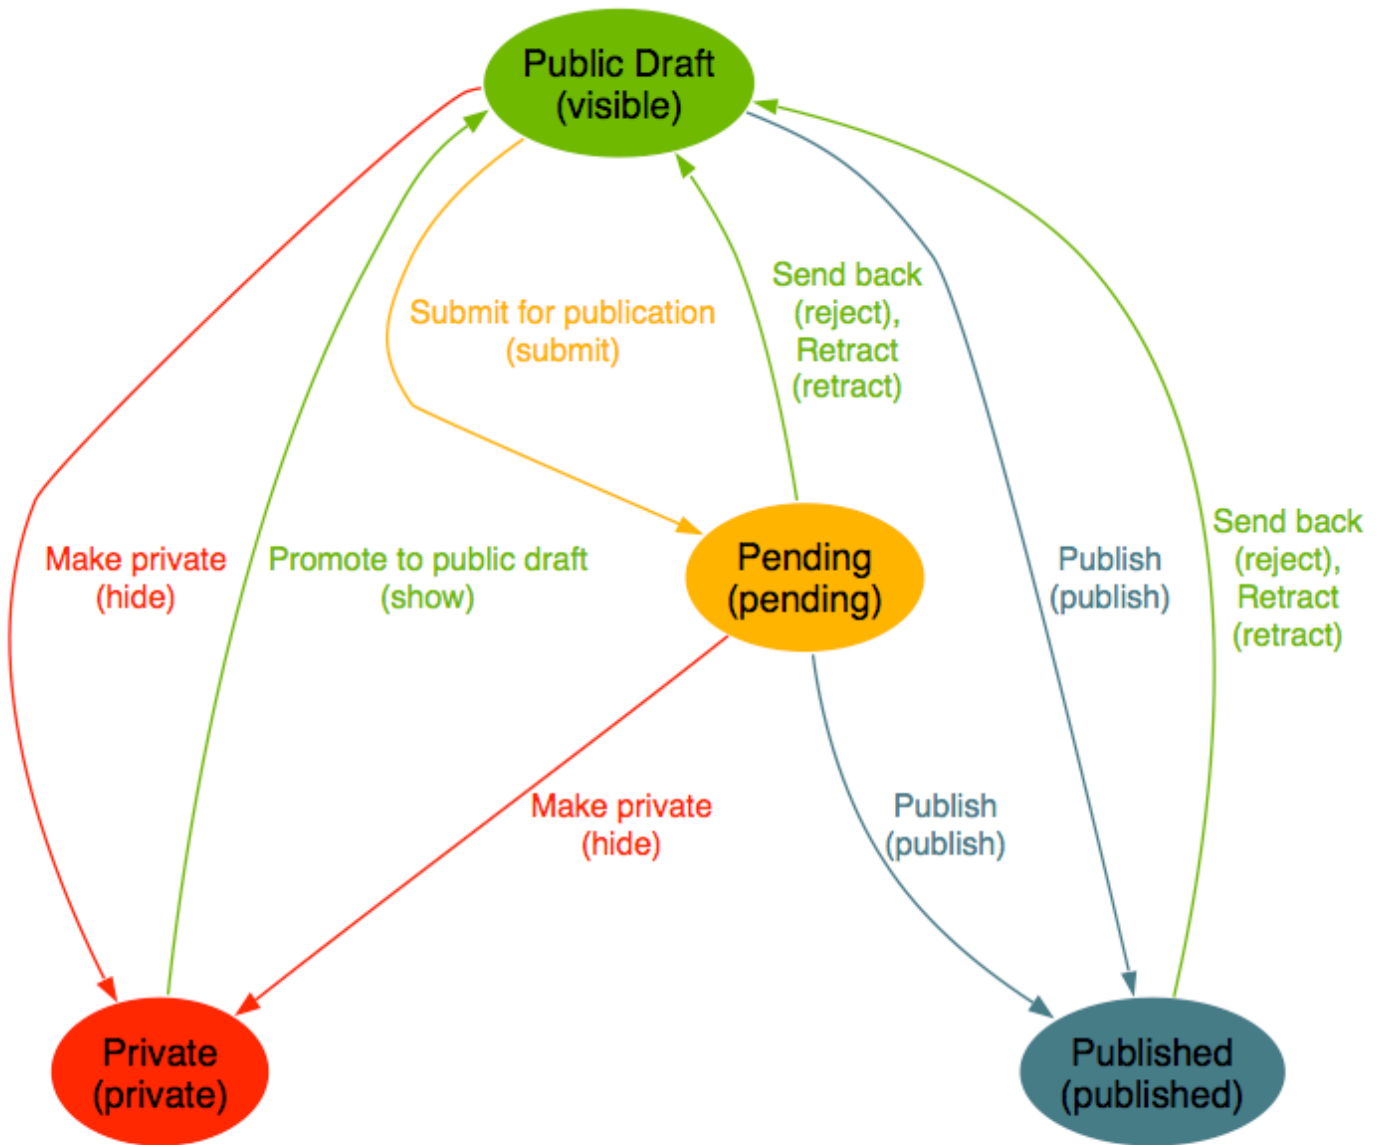

Plone 3.0 Workflows

Top state in each diagram is the initial state for content when it's created.

Plone Default Workflow

Plone 3.0 Workflows

Top state in each diagram is the initial state for content when it's created.

Plone Folder Workflow

Plone 3.0 Workflows

Top state in each diagram is the initial state for content when it's created.

Community Workflow

Community Folder Workflow

Plone 3.0 Workflows

Top state in each diagram is the initial state for content when it's created.

Intranet Workflow

Intranet Folder Workflow

Plone 3.0 Workflows

Top state in each diagram is the initial state for content when it's created.

Simple Publication Workflow

Plone 3.0 Workflows

Top state in each diagram is the initial state for content when it's created.

Published
(published)

One-state Workflow